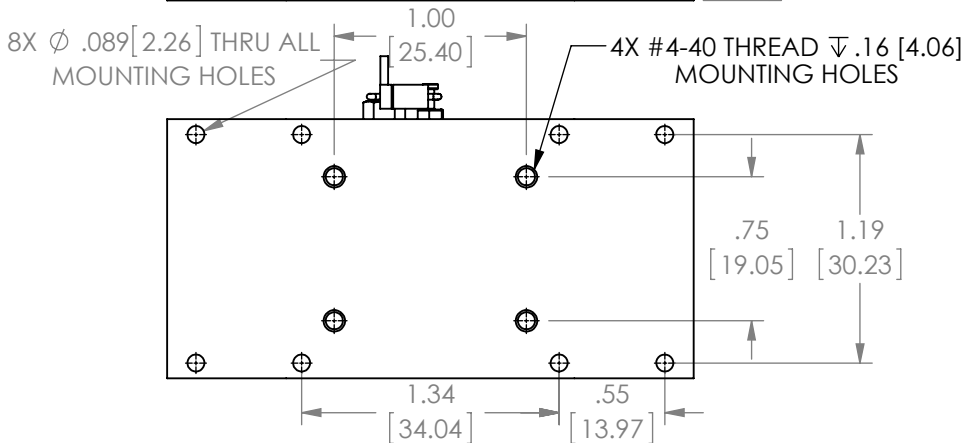

OUTLINE G

DIM	WR-34	K	Ka	Q	U
C	1.67 [42.42]		1.64 [41.66]	1.61 [40.89]	1.59 [40.39]
D		.69 [17.53]		.66 [16.76]	

INCHES [mm]