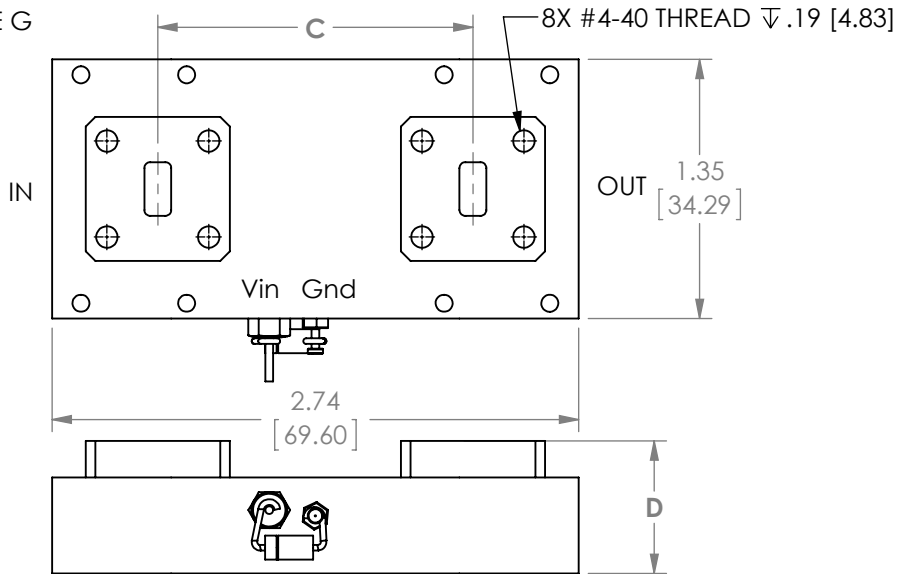

OUTLINE G

DIM	WR-34	K	Ka	Q	U
C	1.67 [42.42]		1.64 [41.66]	1.61 [40.89]	1.59 [40.39]
D		.69 [17.53]		.66 [16.76]	

INCHES [mm]