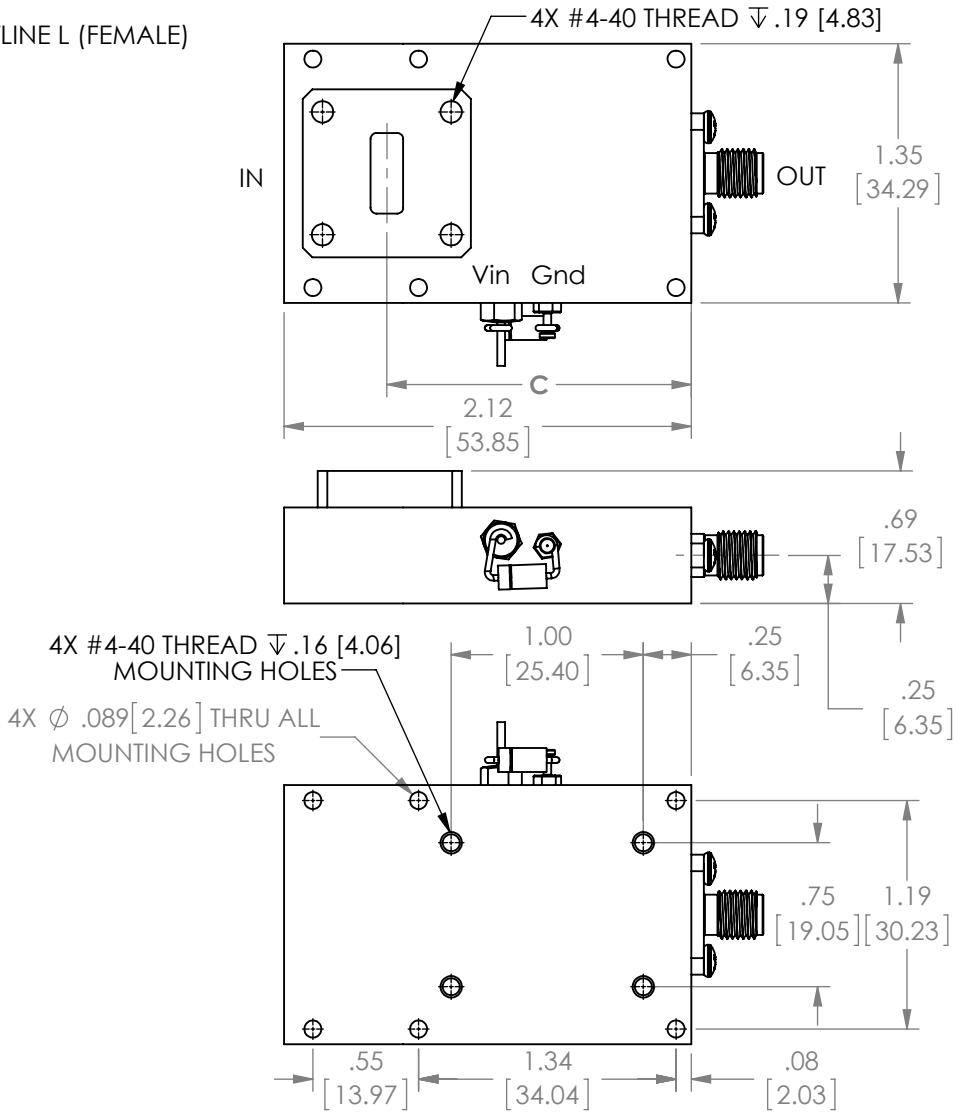

# OUTLINE L (FEMALE)

BAND	WR-34	K	Ka	Q	U
DIM C	1.59 [40.39]		1.57 [39.88]	1.56 [39.62]	1.55 [39.37]

INCHES [mm]