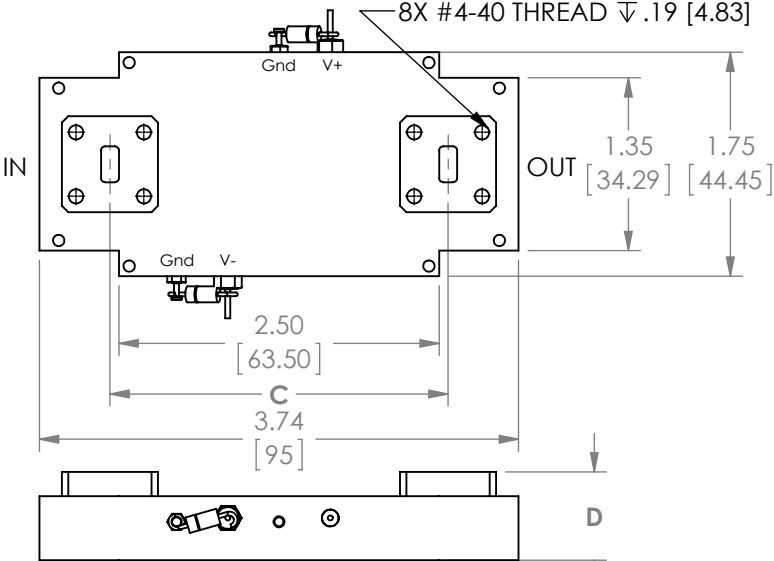

OUTLINE R

DIM	WR-34	K	Ka	Q	U
C	2.67 [67.82]		2.64 [67.06]	2.61 [66.29]	2.59 [65.79]
D	.69 [17.53]			.66 [16.76]	

INCHES [mm]