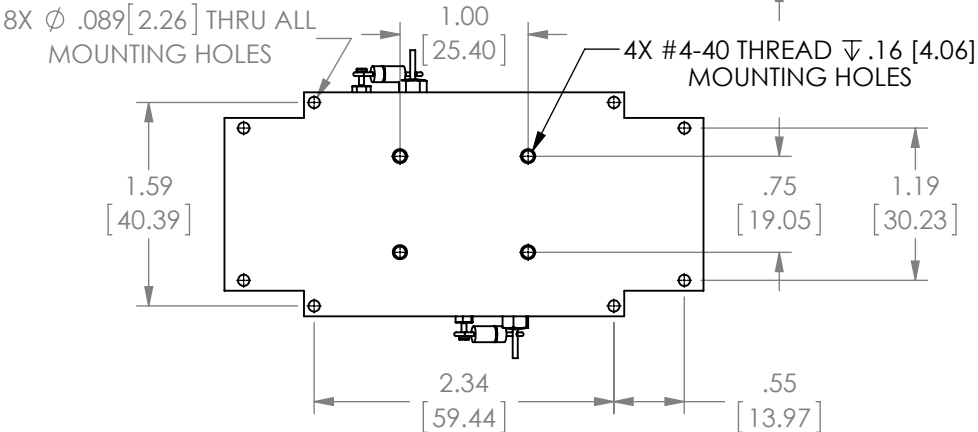

OUTLINE R

DIM	WR-34	K	Ka	Q	U
C	2.67 [67.82]		2.64 [67.06]	2.61 [66.29]	2.59 [65.79]
D	.69 [17.53]			.66 [16.76]	

INCHES [mm]