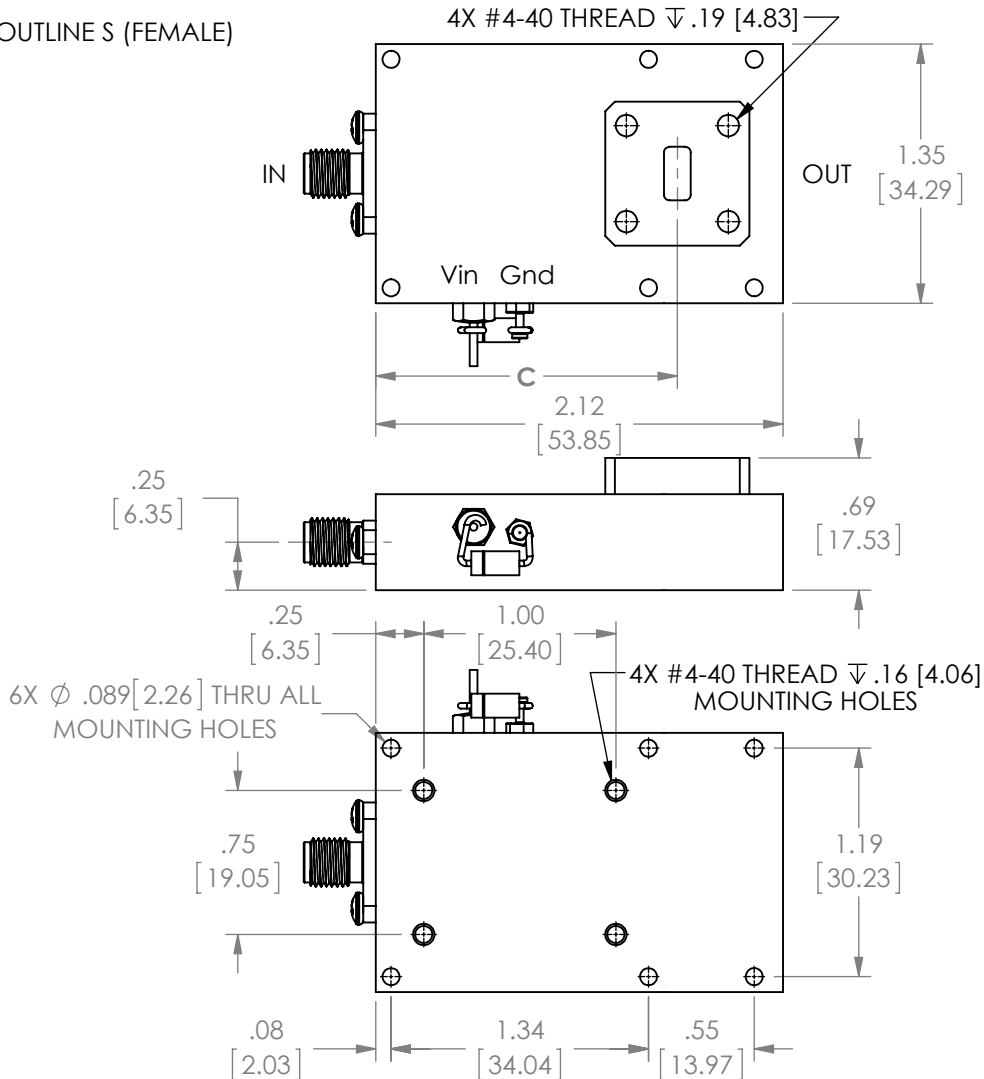

OUTLINE S (FEMALE)

BAND	WR-34	K	Ka	Q	U
DIM C	1.59 [40.39]		1.57 [39.88]	1.56 [39.62]	1.55 [39.37]

INCHES [mm]